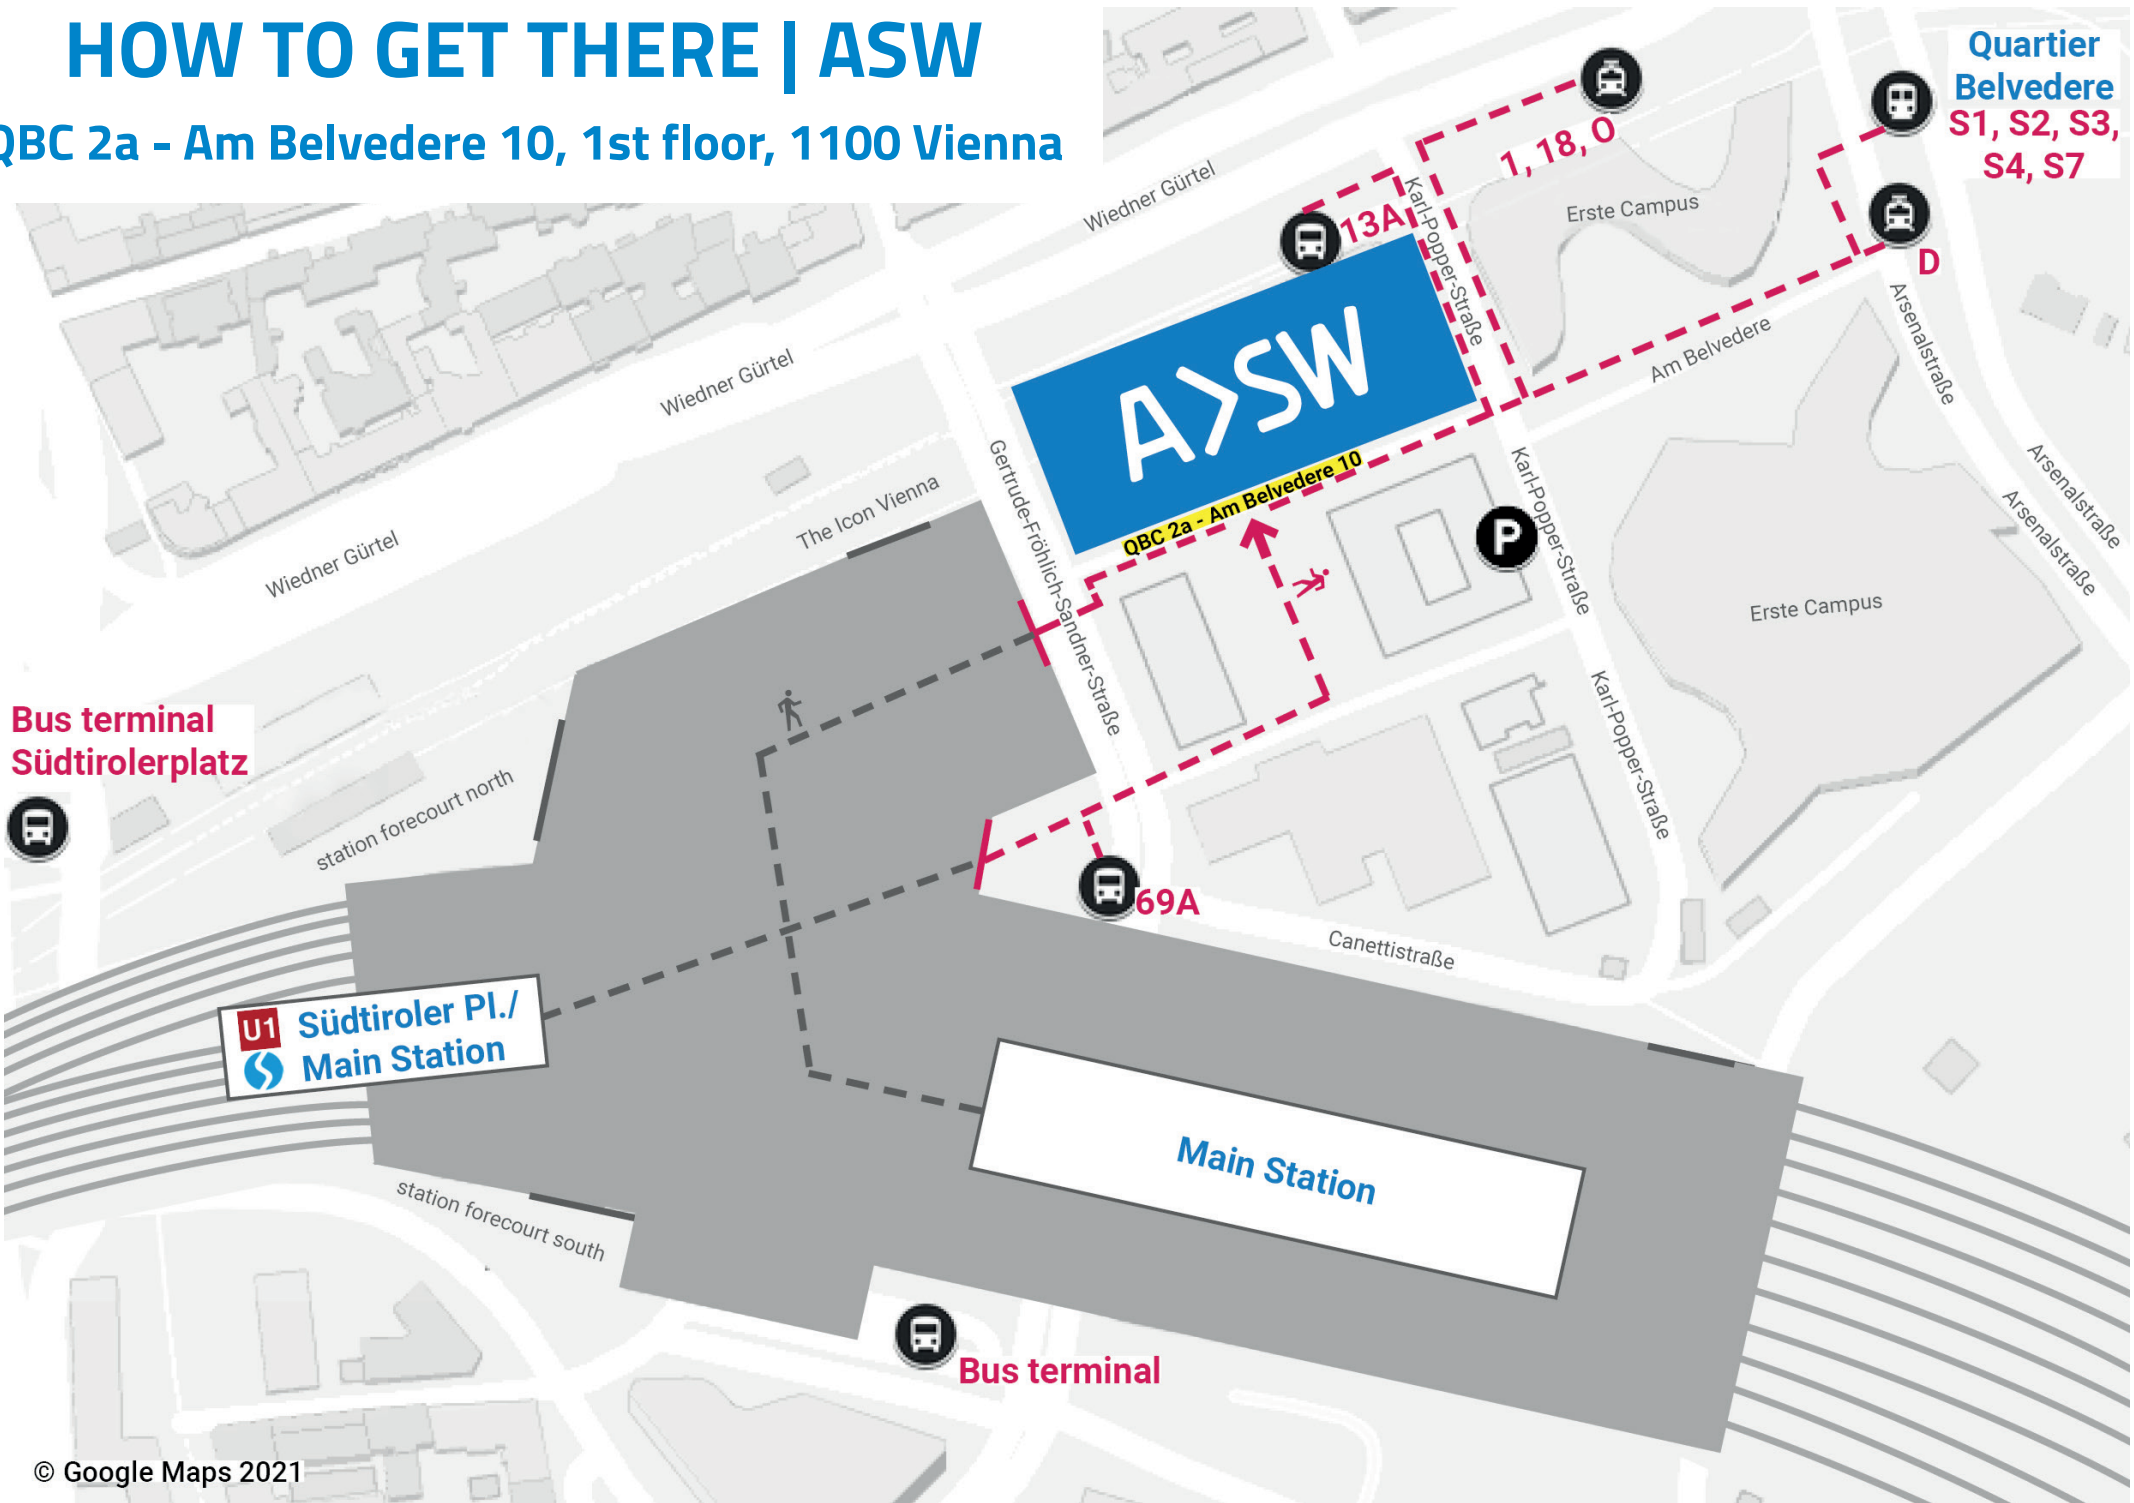

HOW TO GET THERE | ASW

QBC 2a - Am Belvedere 10, 1st floor, 1100 Vienna

Bus terminal
Südtirolerplatz

U1 Südtiroler Pl./
Main Station

Bus terminal

Quartier
Belvedere
S1, S2, S3,
S4, S7

SURROUNDING AREA | ASW

QBC 2a - Am Belvedere 10, 1st floor, 1100 Vienna

PARKING

- QBC PARKING
Karl-Popper-Straße 4, 1100 Vienna

RESTAURANTS QBC

- Fat Monk
- ELOA Restaurant • Bar • Lounge
- THE FLAVE OF VIENNA at Novotel
- Hans im Glück

ACCOMMODATION QBC

- Novotel Wien Hauptbahnhof ****
Canettistraße 6, 1100 Vienna
- ibis Hotel Wien Hauptbahnhof ***
Canettistraße 8, 1100 Vienna

LOCAL SUPPLY QBC

- Hofer (grocery)
- Johannes-Apotheke (pharmacy)
- Post office and bank99

LOCAL SUPPLY MAIN STATION

- Bank Austria
- Erste Bank
- Post office and bank99
- Bipa (drugstore)
- DM Drogeriemarkt (drugstore)
- Interspar pronto (grocery)
- Interspar (grocery)
- Billa (grocery)
- Billa Plus (grocery)
- Müller Drogerie (grocery)
- Trafik (tobacco shop)