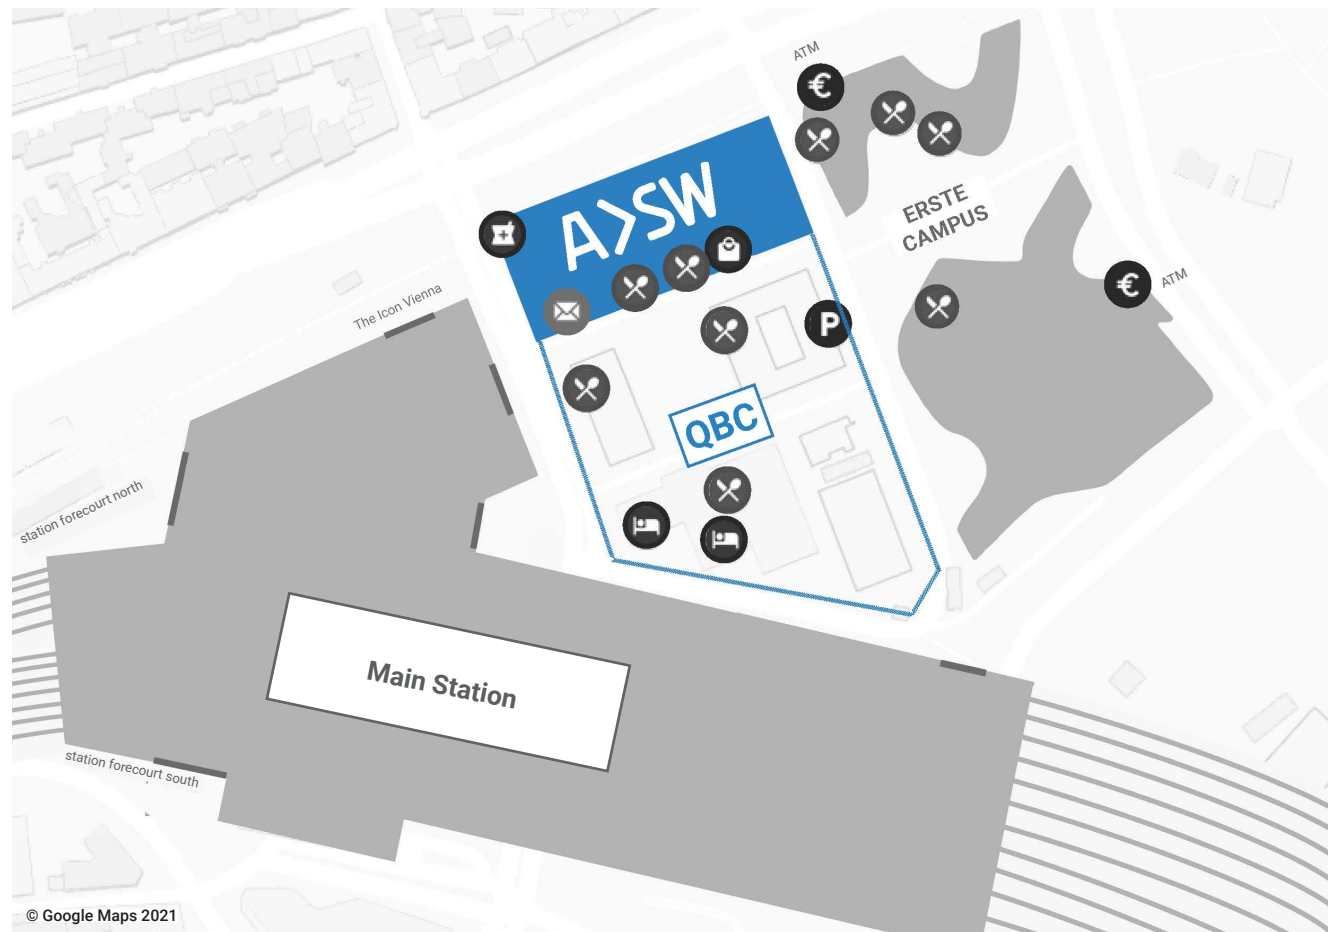

HOW TO GET THERE | ASW

QBC 2a - Am Belvedere 10, 1st floor, 1100 Vienna

Bus terminal
Südtirolerplatz

U1 Südtiroler Pl./
Main Station

Bus terminal

Quartier
Belvedere
S1, S2, S3,
S4, S7

SURROUNDING AREA | ASW

QBC 2a - Am Belvedere 10, 1st floor, 1100 Vienna

PARKING

- QBC PARKING
Karl-Popper-Straße 4, 1100 Vienna

RESTAURANTS QBC

- Fat Monk
- ELOA Restaurant • Bar • Lounge
- THE FLAVE OF VIENNA at Novotel
- Hans im Glück

RESTAURANTS ERSTE CAMPUS

- Campus Bräu
- Iki Restaurant
- Al Banco
- dean&david

RESTAURANTS MAIN STATION

- akakiko to go
- asiagourmet
- BackWerk
- Burger Bros
- Burger King
- Chutney
- Green Express Asia Food
- Le Crobag
- Leberkas-Pepi
- McDonalds
- Nordsee
- L'Osteria
- Som Kitchen
- Starbucks
- Subway
- Türkis
- Wiener Wald
- Würstelboutique

LOCAL SUPPLY MAIN STATION

- Bank Austria
- Erste Bank
- Post office and bank99
- Bipa (drugstore)
- DM Drogeriemarkt (drugstore)
- Interspar pronto (grocery)
- Interspar (grocery)
- Billa (grocery)
- Billa Plus (grocery)
- Müller Drogerie (grocery)
- Trafik (tobacco shop)